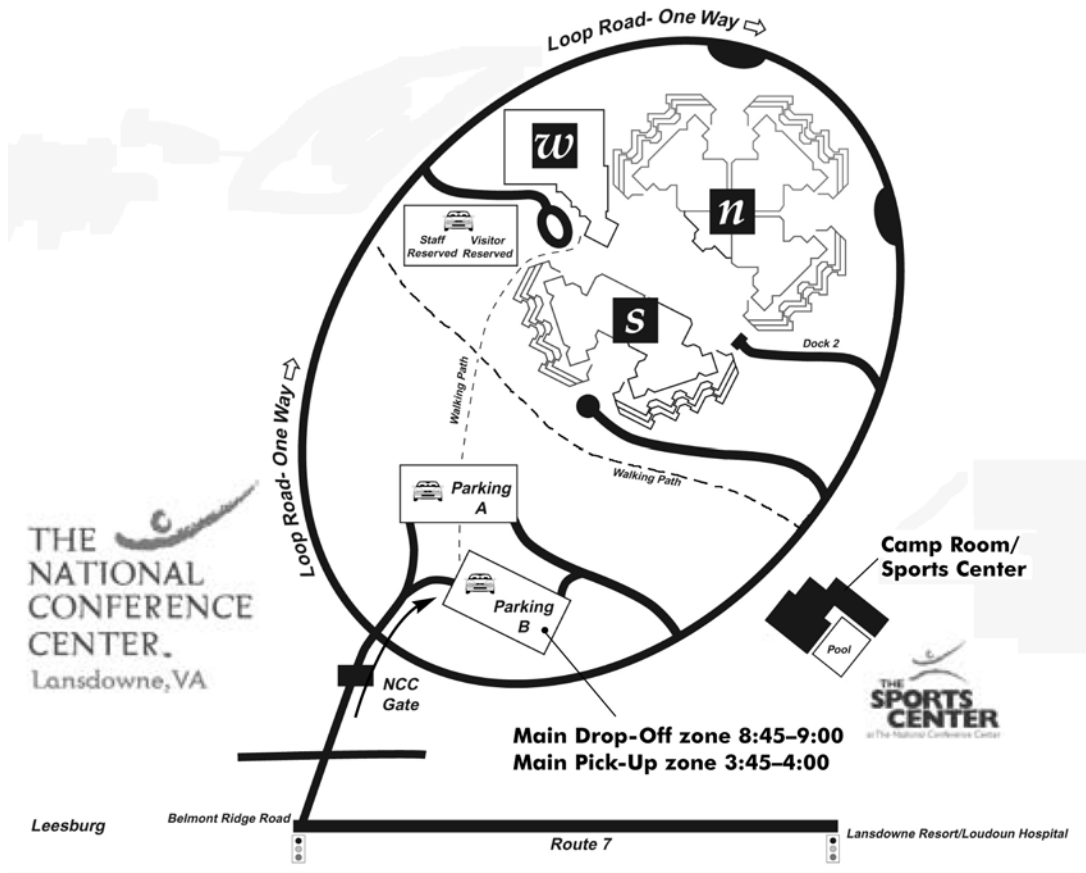

DMB SPORTS CAMP @NCC

MAP AND DIRECTIONS

DIRECTIONS TO NCC

FROM LEESBURG AND WEST: Travel on Route 7 East past Leesburg. Turn left at the light for Belmont Ridge Road. Proceed straight through the intersection at Riverside Pkwy. Just past Belmont Ridge MS, you will come to a security gate. Once you are through the gate, drive straight into the parking lot. Go toward the right to enter Parking Lot B and park toward the far side. Walk down the road to your left toward the Sports Center.

FROM POINTS EAST: Travel on Route 7 West toward Leesburg. Before Leesburg proper, turn right at the light for Belmont Ridge Road. Proceed straight through the intersection at Riverside Pkwy. Just past Belmont Ridge MS, you will come to a security gate. Once you are through the gate, drive straight into the parking lot. Go toward the right to enter Parking Lot B and park toward the far side. Walk down the road to your left toward the Sports Center.